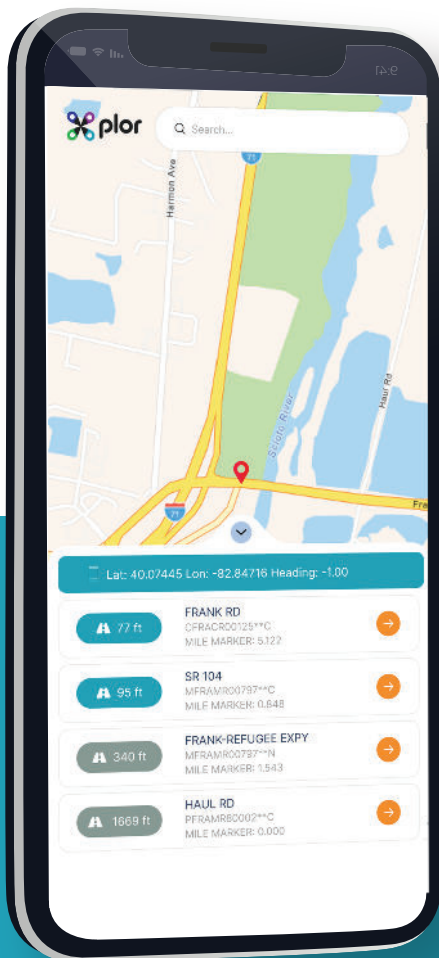

NAVIGATE SIMPLY

ELEVATE FIELD OPERATIONS

Navigate field operations with Xplor, a mobile data hub that enhances collaboration between field and office teams. Xplor directs users to key apps like surveys and work orders, provides access to real-time asset data, and enables on-the-go data capture and sharing images.

✉ info@PolygonSol.com

🌐 PolygonSol.com

APP FEATURES

Mobile GIS Hub

Centralize data access to ensure users have the right information for efficient work.

Workflow

Quickly locate assets details to improve maintenance and response times.

Labeled Images

Capture and share images tagged with date and location

Collaboration Tools

Instantly share maps and data for better communication.

BENEFITS

Real-time data sharing between field and office.

Direct field access to GIS data for improved decision-making.